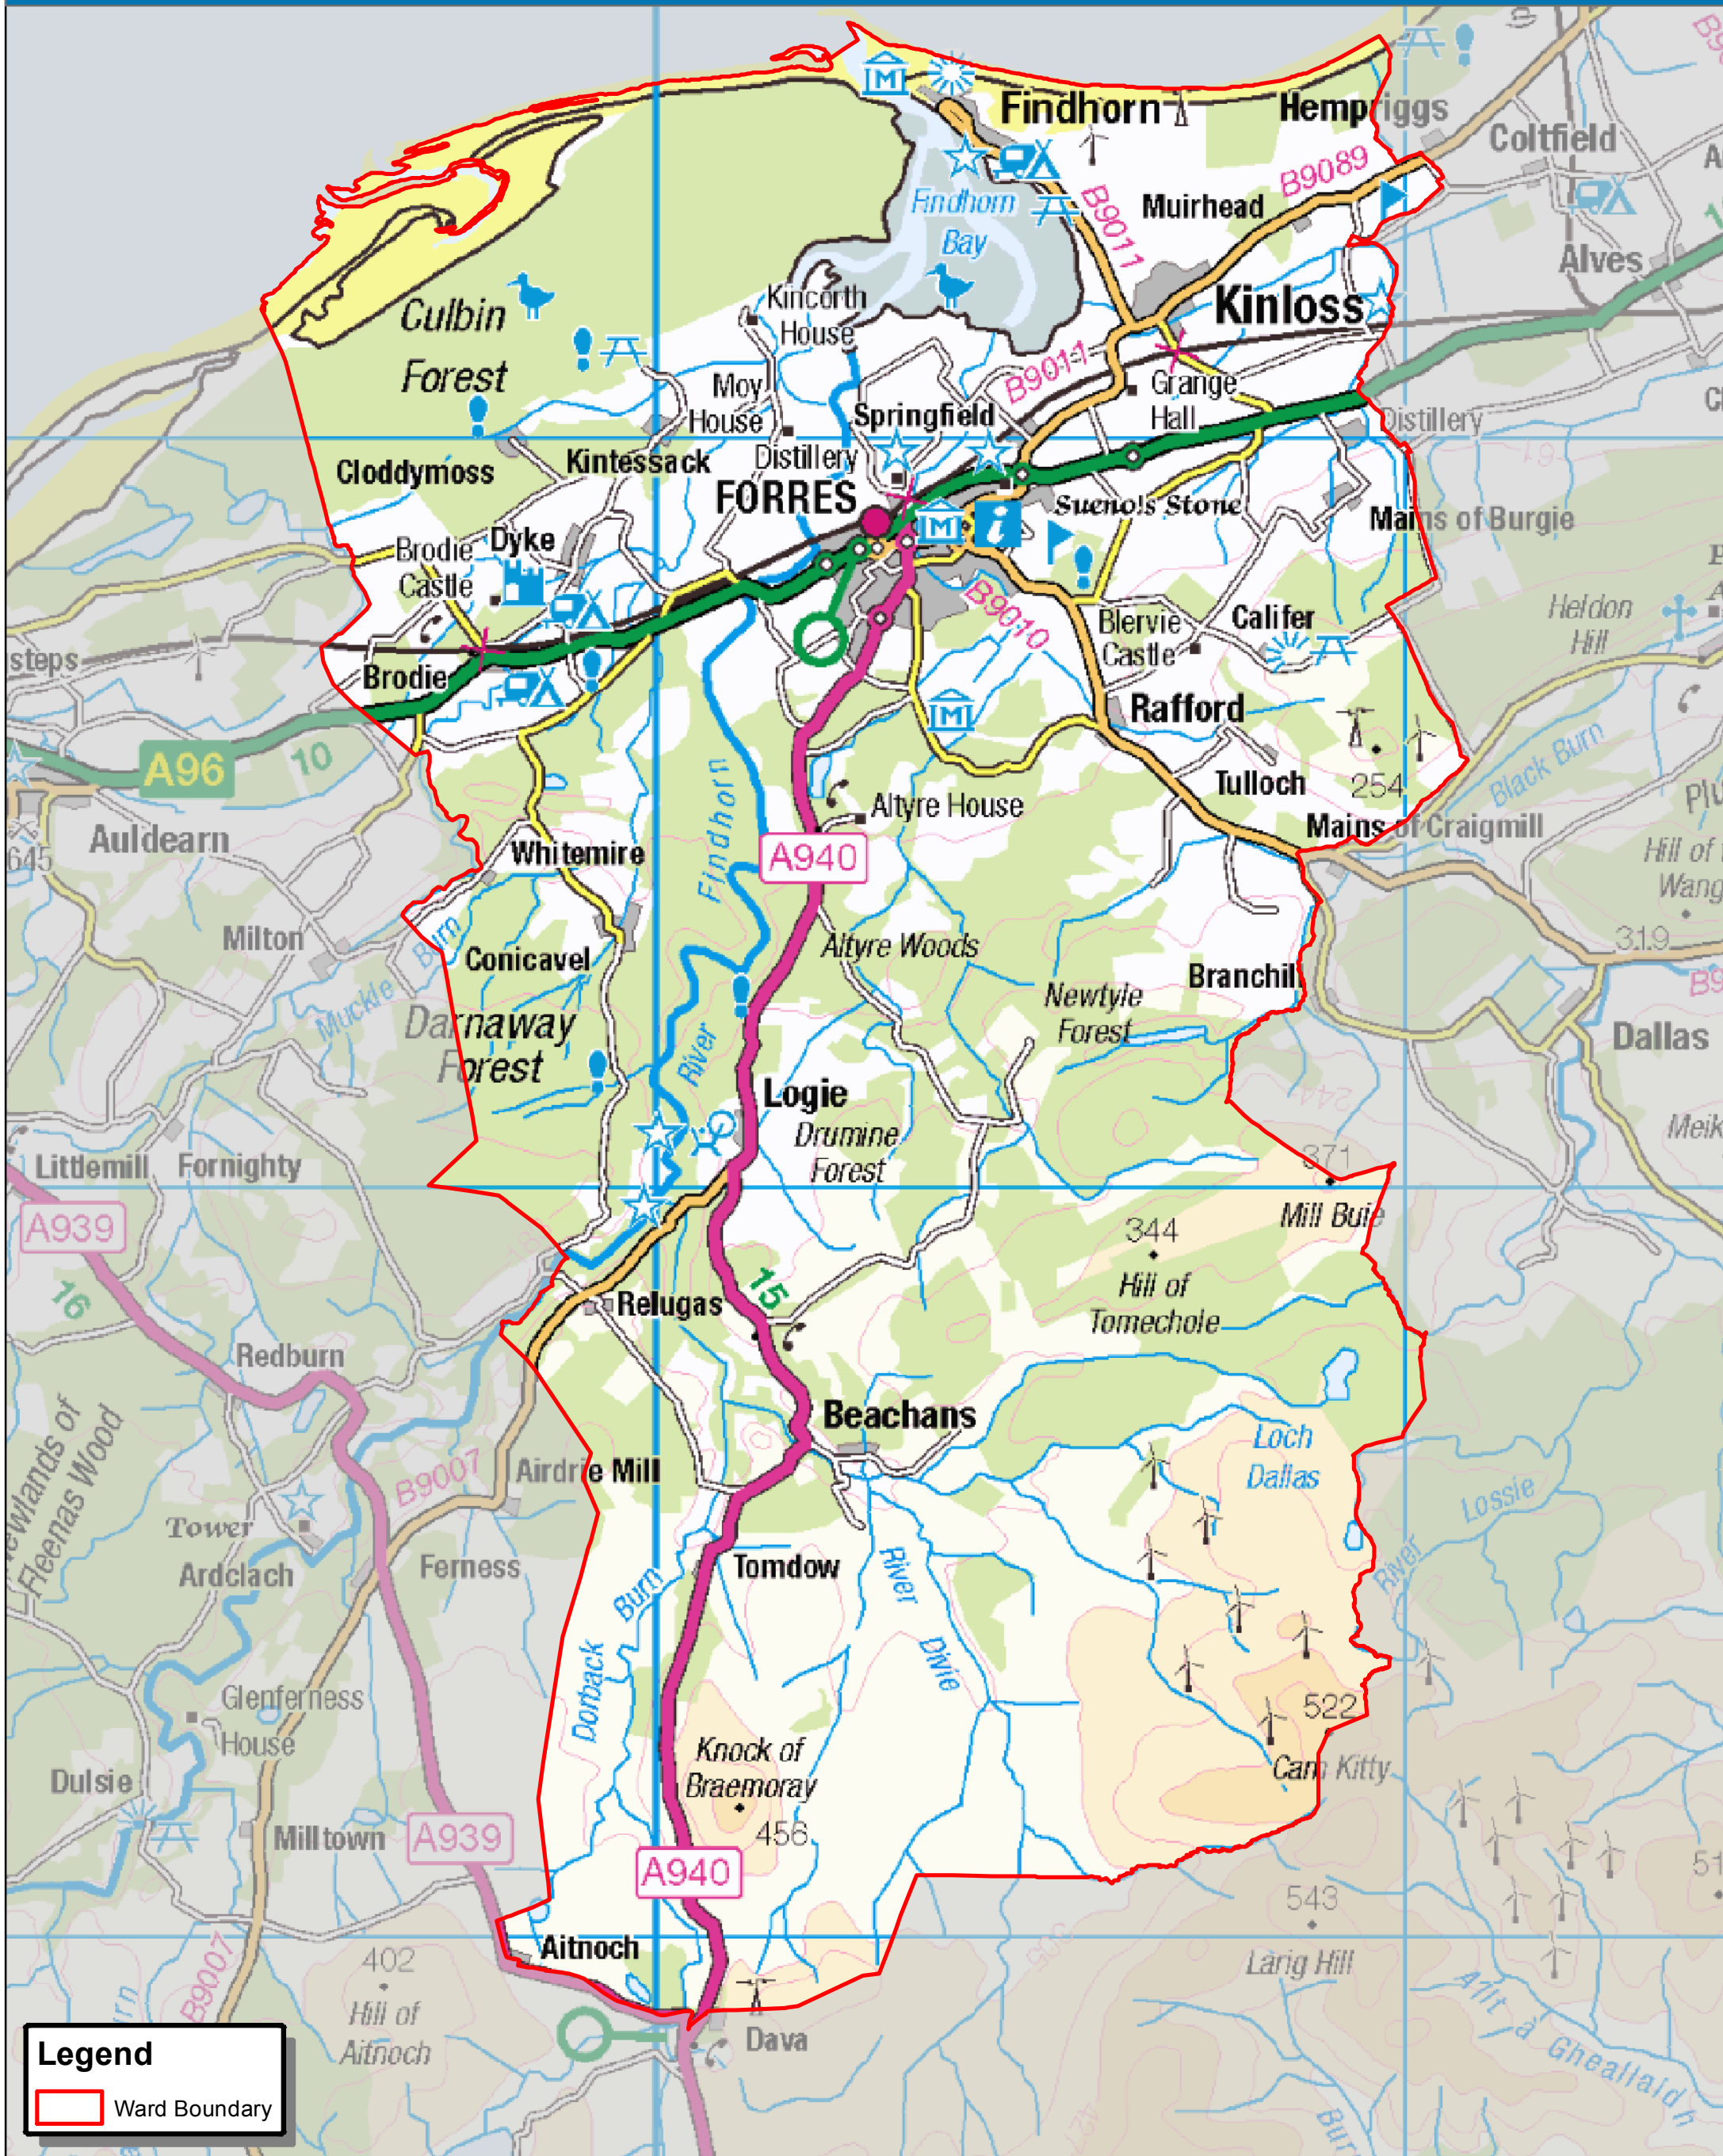

Forres Ward 8

Legend
 Ward Boundary