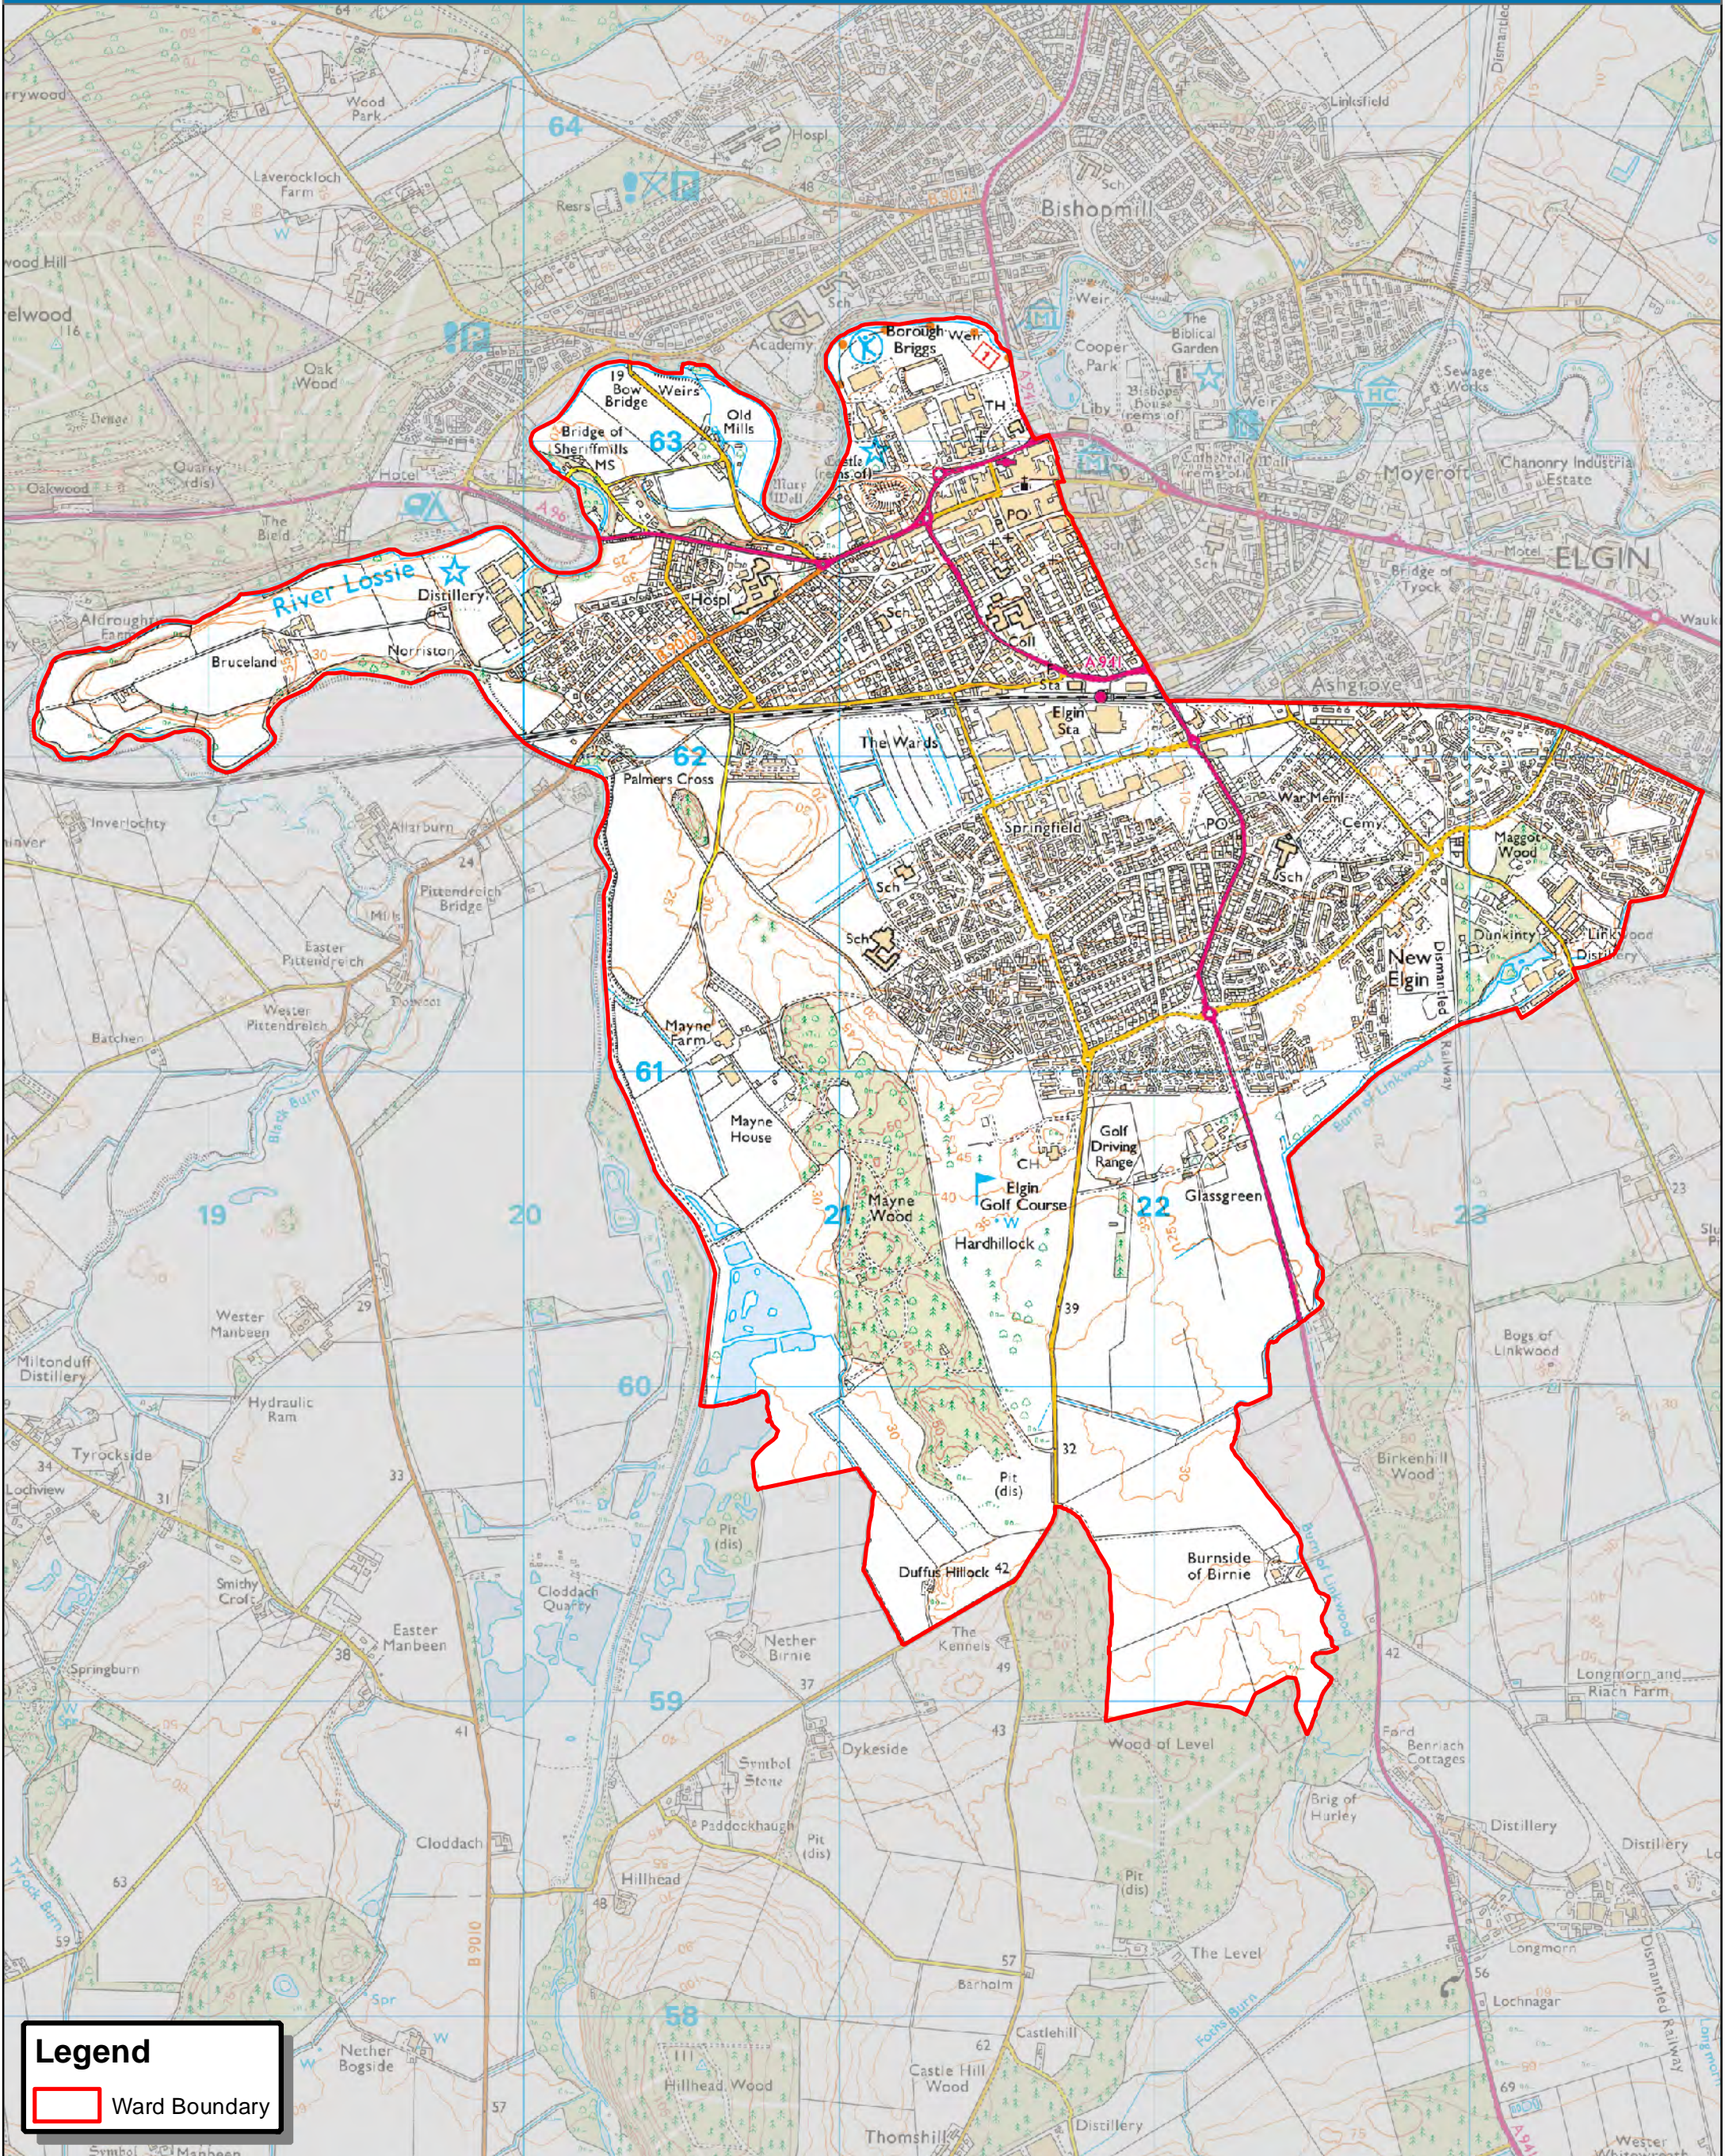

# Elgin City South Ward 7

**Legend**

 Ward Boundary