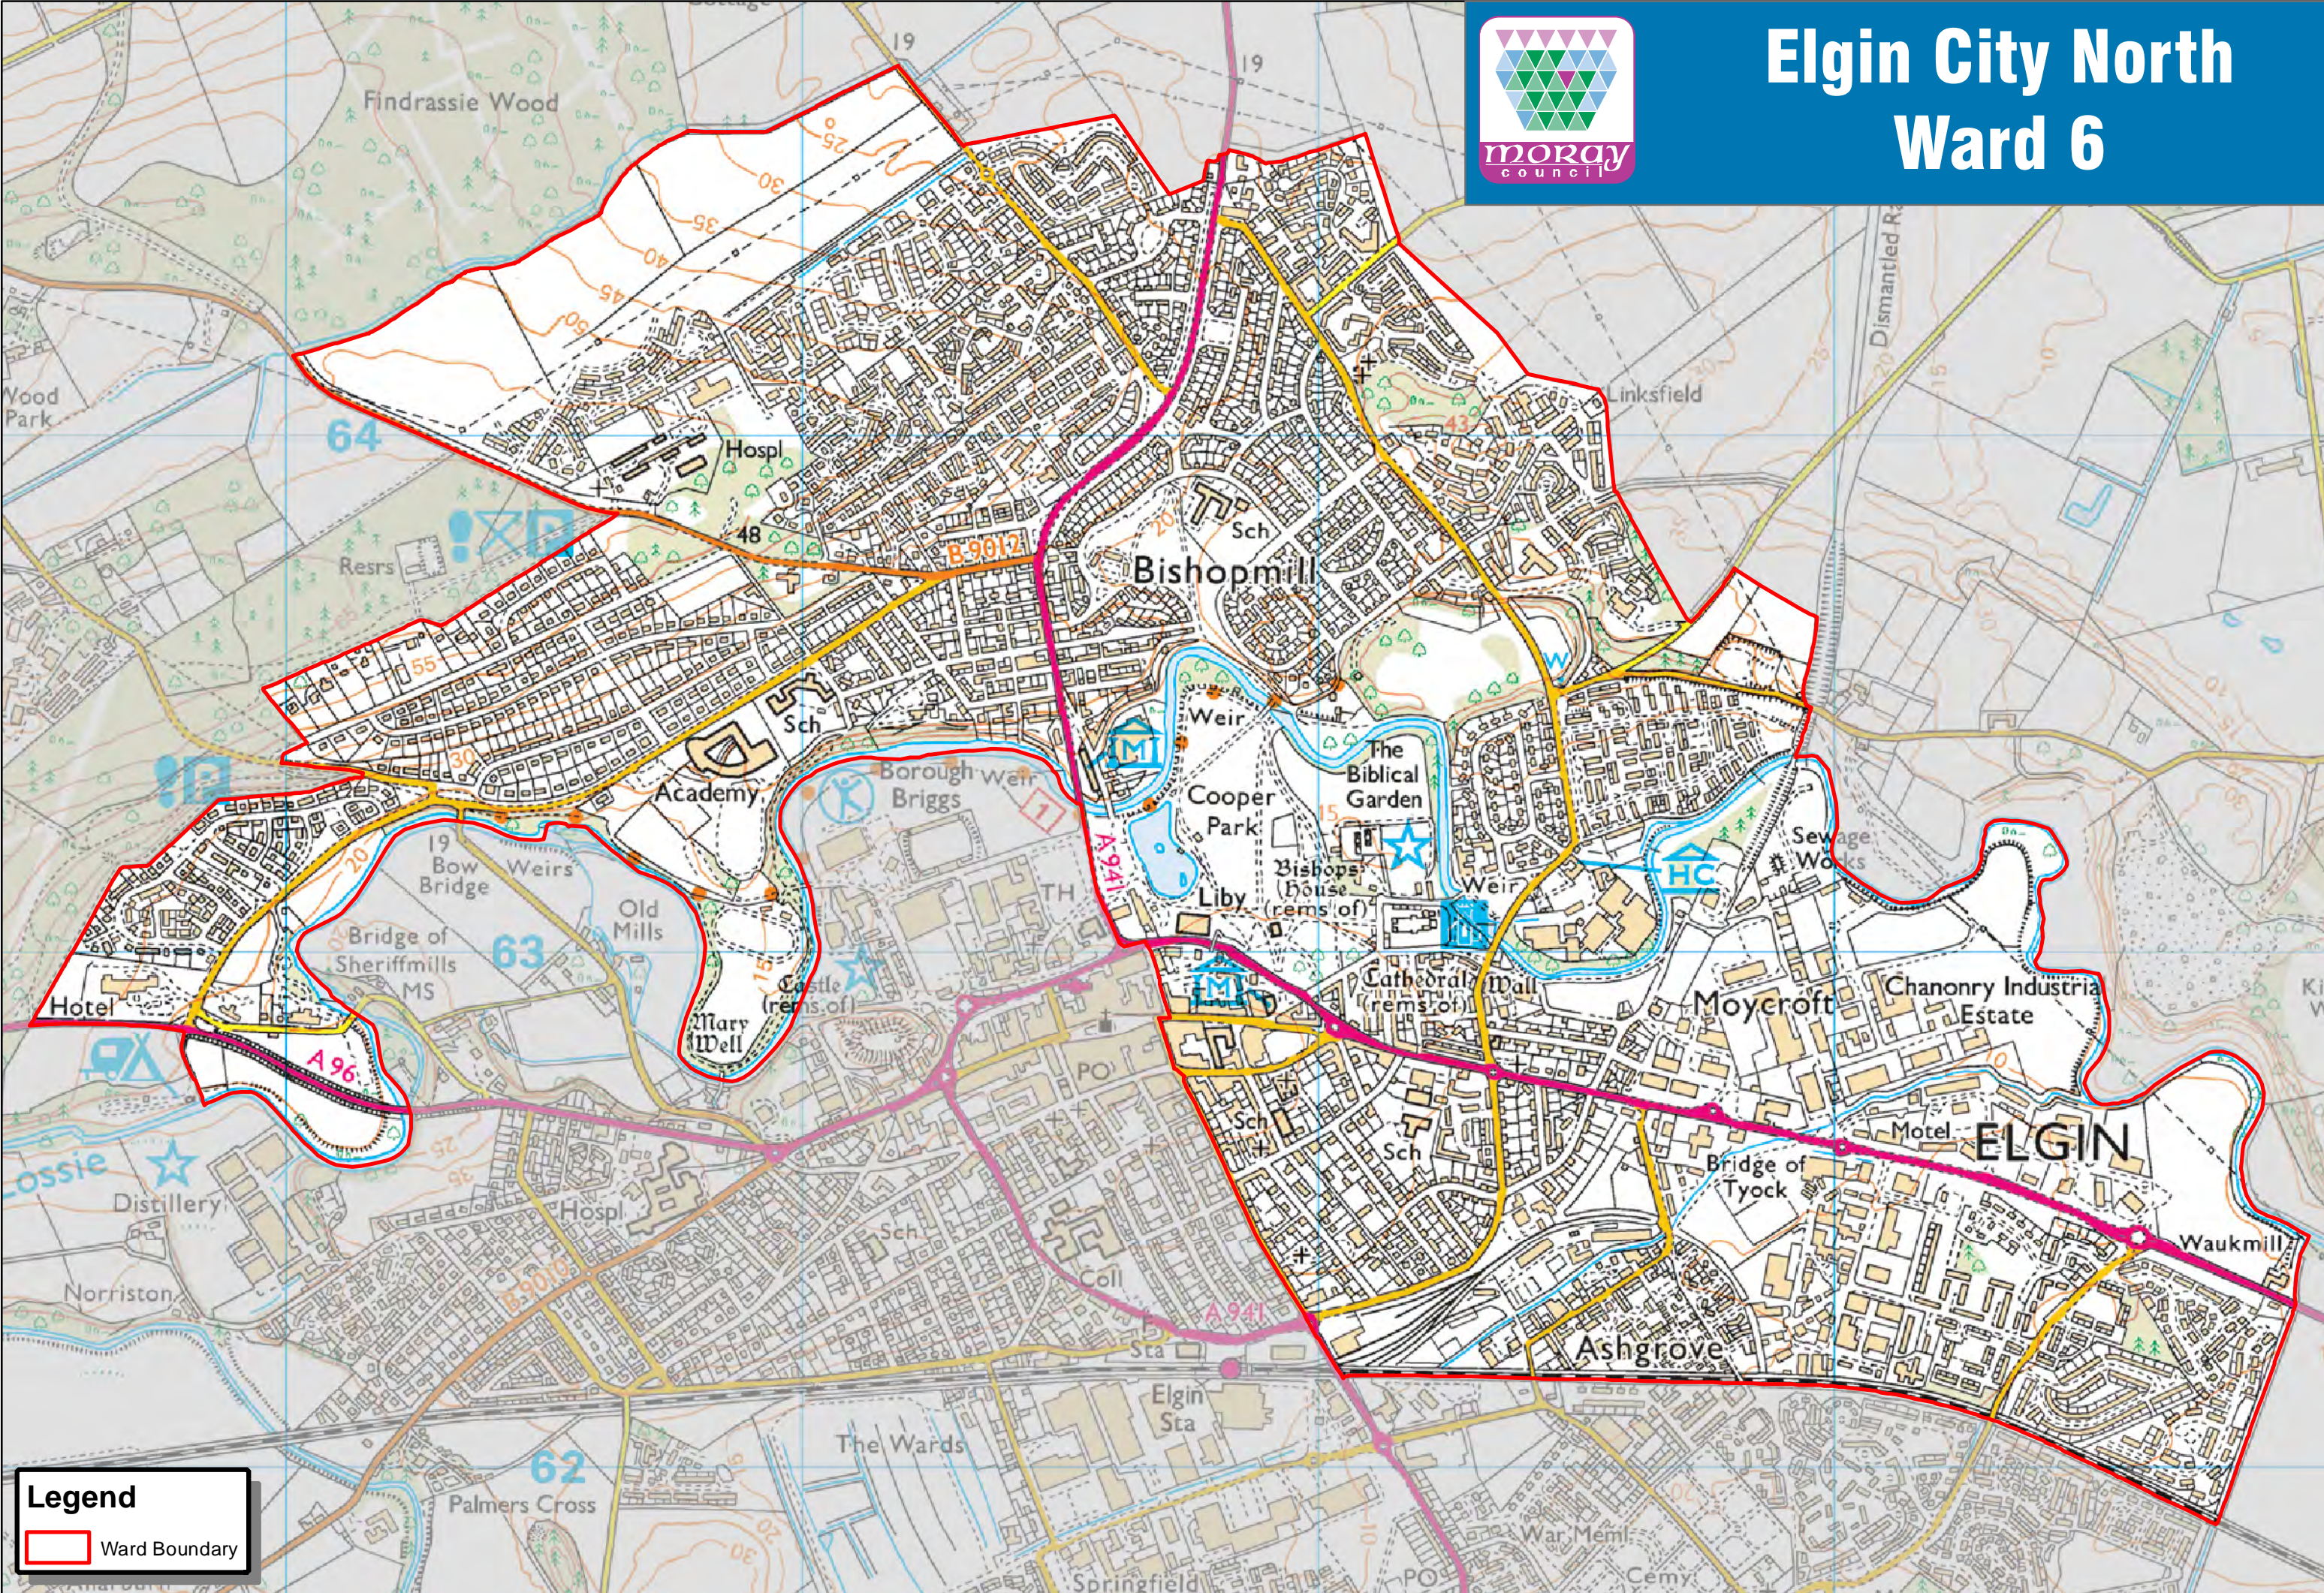

Elgin City North Ward 6

Legend
Ward Boundary