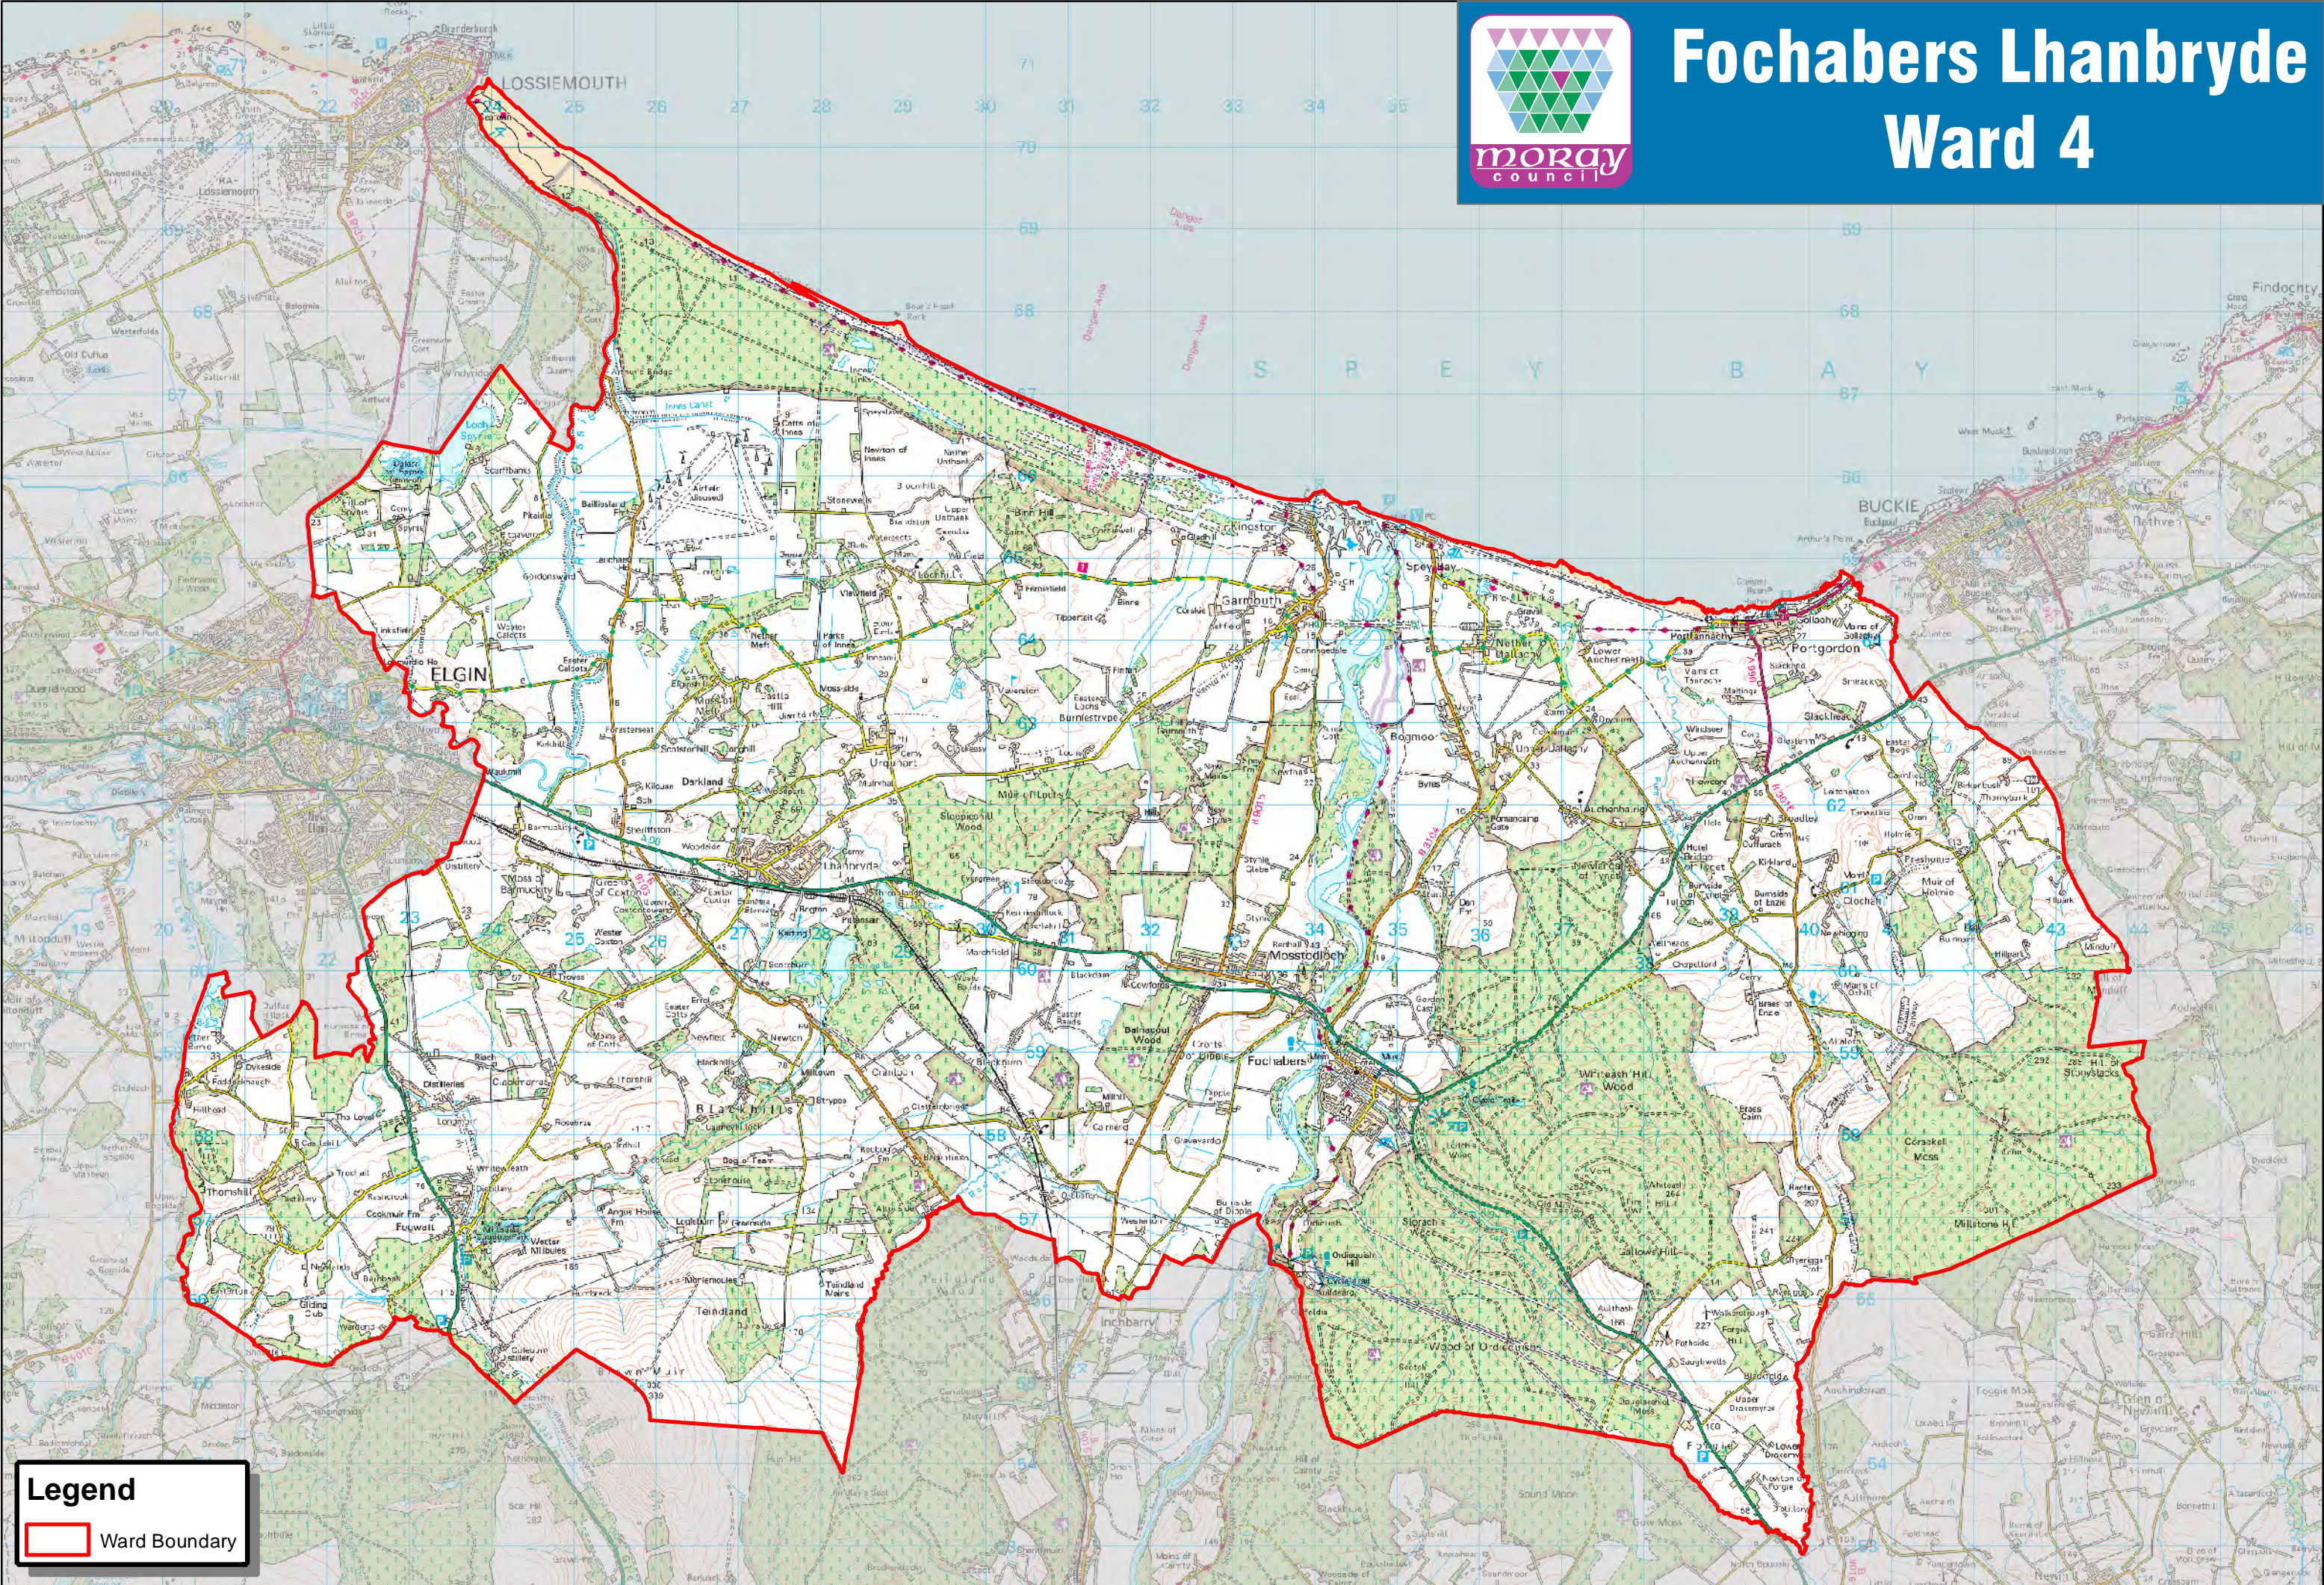

Fochabers Lhanbryde Ward 4

Legend

 Ward Boundary